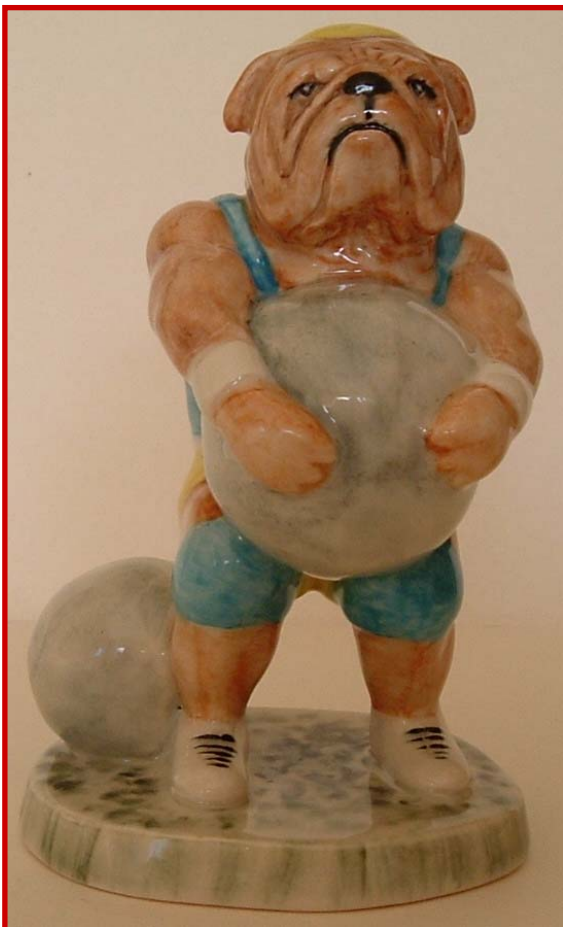

WORLDS STRONGEST BULLDOGS

This series portrays a group of strong individuals who compete against each other - whether it be lifting, dragging or pulling heavy unmanageable objects.